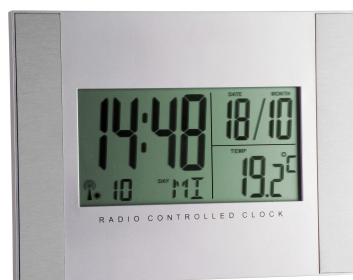

DIGITAL RADIO-CONTROLLED CLOCK 98.1061

SKU: 98.1061

Digital Radio-Controlled Clock 98.1061

OVERVIEW:

- Highest precision, radio-controlled clock
- Date and weekday in 7