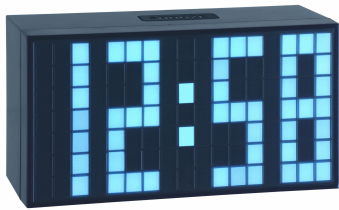

DIGITAL ALARM CLOCK WITH LUMINOUS DIGITS TIME BLOCK 98.1082

SKU: 98.1082

Digital Alarm Clock with Luminous Digits TIME BLOCK 98.1082

OVERVIEW:

- Large, coloured LED with luminous digits
- Display of time, date or alarm time
- Alarm, with snooze function
- Three adjustable brightness levels
- Registered TFA design [*][*]

- Display of time, date or alarm time
- Three brightness levels
- Alarm with snooze function

[Product Link](#)

Price: £26.14 + VAT