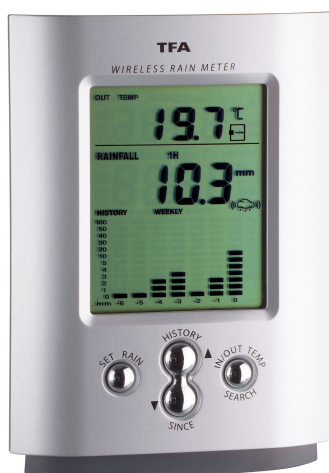

DIGITAL WIRELESS RAIN GAUGE MONSOON 47.3003

SKU: 47.3003

**Digital Wireless Rain Gauge
MONSOON 47.3003**

OVERVIEW:

- Wireless transmission of outdoor temperature and rainfall amounts (max. 30 m) with temperature trend
- Indication of cumulative rainfall, of the last hour, the last 24 hours and the last rain with time and date of recording
- Bar-chart display and history of the last 7 days, weeks and months
- Rain sensor with alarm
- Indication of indoor temperature
- Max.-min. function
- Adjustable temperature alarm
- Clock and date
[*][*]

- Rainfall and outdoor temperature wireless
- Bar chart display and reading history
- Indication of indoor temperature, time and date
- Max.-min. values

[Product Link](#)

Price: £22.40 + VAT