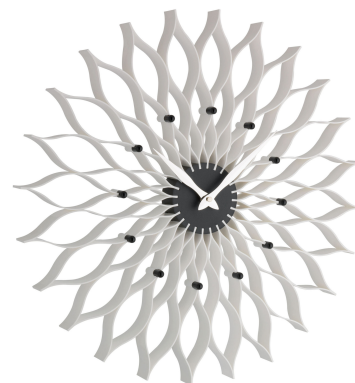

[Product Link](#)

Price: £18.04 + VAT

OVERVIEW:

- Metal frame
- Glass cover [*][*]
 - Square dial
 - Metal frame
 - Cover made of glass

[Product Link](#)

Price: £16.18 + VAT

ANALOGUE DESIGNER WALL CLOCK LOTUS 60.3009