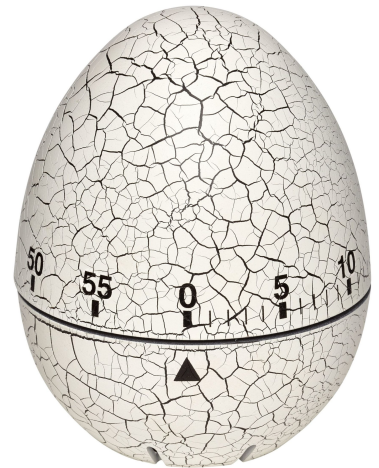

ANALOGUE KITCHEN TIMER EGG 38.1033

SKU: 38.1033

**Analogue kitchen timer EGG
38.1033**

OVERVIEW:

- Plastic with crackle paint finish
- Metal windup mechanism[*][*]

- Metal windup mechanism, no battery required
- Continuously adjustable up to 60 min.
- Audio bell alarm after the time has elapsed
- Fancy appearance

[Product Link](#)

Price: £2.99 + VAT