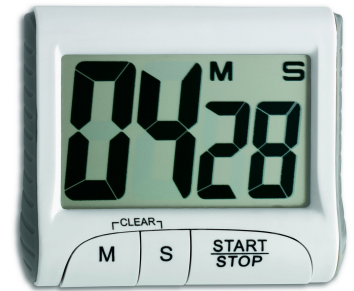

#### OVERVIEW:

- Rubber coating
- With magnet
- Memory function
- Registered TFA design [\*][\*]
- Easy operation
- With magnet
- Memory function
- Max. time setting: 99 min, 59 sec

[Product Link](#)

Price: £4.73 + VAT