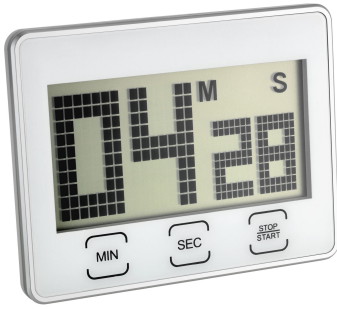

DIGITAL TIMER AND STOPWATCH 38.2027

SKU: 38.2027

Digital Timer and Stopwatch 38.2027

OVERVIEW:

- With high-gloss finish
- Sensor buttons
- With magnet and retractable stand [*][*]

- Sensor buttons
- With high-gloss finish
- With mounting magnet and stand
- Max. time setting: 99 min, 59 sec

[Product Link](#)

Price: £6.17 + VAT