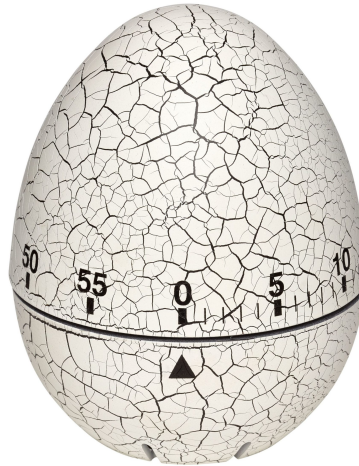

[Product Link](#)

Price: £5.23 + VAT

ANALOGUE KITCHEN TIMER EGG 38.1033

SKU: 38.1033

**Analogue kitchen timer EGG
38.1033**

OVERVIEW:

- Plastic with crackle paint finish
- Metal windup mechanism[*][*]

- Metal windup mechanism, no battery required
- Continuously adjustable up to 60 min.
- Audio bell alarm after the time has elapsed
- Fancy appearance