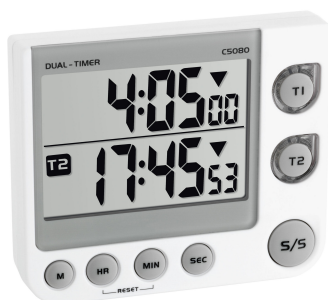

[Product Link](#)

Price: £8.59 + VAT

shows the remaining time

- Optical and acoustic signals adjustable

[Product Link](#)

Price: £8.59 + VAT

DIGITAL DUAL TIMER 38.2025

SKU: 38.2025

Digital Dual Timer 38.2025

OVERVIEW:

- Count-up and count-down timer (dual)
- With large display
- Memory function
- LED warning light (changes from green to red when the time has elapsed)
- 3 volume Levels
- With mounting magnet, stand and hanging loop [*][*]