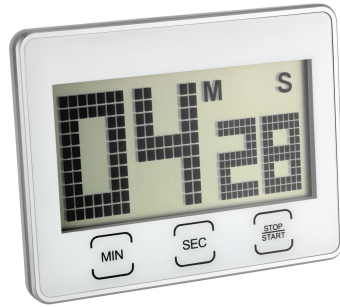

DIGITAL TIMER AND STOPWATCH 38.2027

SKU: 38.2027

Digital Timer and Stopwatch 38.2027

OVERVIEW:

- With high-gloss finish
- Sensor buttons
- With magnet and retractable stand
- [*][*]

- Sensor buttons
- With high-gloss finish
- With mounting magnet and stand
- Max. time setting: 99 min, 59 sec

[Product Link](#)

Price: £6.17 + VAT