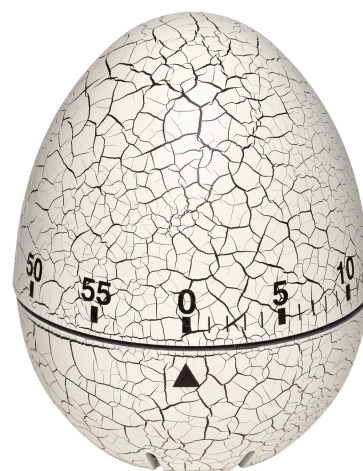

[Product Link](#)

Price: £2.99 + VAT

ANALOGUE KITCHEN TIMER 38.1037

SKU: 38.1037

Analogue kitchen timer 38.1037

OVERVIEW:

- Metal
- Magnetic [*][*]

- Windup mechanism, no battery required
- Continuously adjustable from 0-60 minutes
- Audio bell alarm after the time has elapsed
- Retro-design, magnetic

[Product Link](#)

Price: £5.23 + VAT

ANALOGUE KITCHEN TIMER EGG 38.1033

SKU: 38.1033

Analogue kitchen timer EGG 38.1033

OVERVIEW:

- Plastic with crackle paint finish
- Metal windup mechanism[*][*]

- Metal windup mechanism, no battery required
- Continuously adjustable up to 60 min.
- Audio bell alarm after the time has elapsed

- Fancy appearance

[Product Link](#)

Price: £2.99 + VAT

ANALOGUE KITCHEN TIMER EGG 38.1032

SKU: 38.1032

Analogue Kitchen Timer EGG 38.1032

OVERVIEW:

- Rubber-coated plastic
- Metal windup mechanism[*][*]