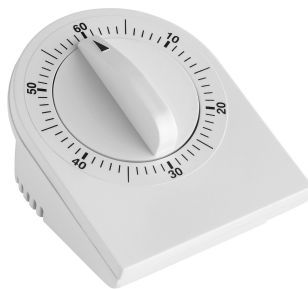

ANALOGUE KITCHEN TIMER 38.1020

SKU: 38.102

**Analogue Kitchen Timer
38.1020**

OVERVIEW:

- Windup mechanism[*][*]

- Continuously adjustable up to 60 min.
- Audio bell alarm after the time has elapsed
- Easy to read numbers
- Classic design

[Product Link](#)

Price: £2.61 + VAT