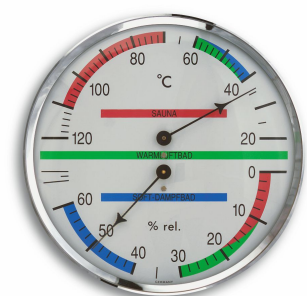

ANALOGUE SAUNA THERMO-HYGROMETER WITH METAL