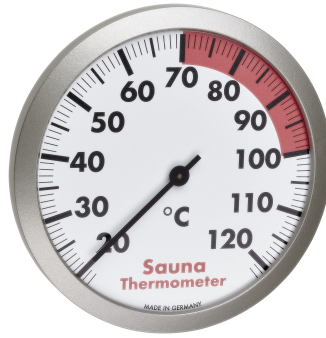

ANALOGUE SAUNA THERMOMETER 40.1053

SKU: 40.1053

**Analogue Sauna
Thermometer 40.1053**

OVERVIEW:

- Glass cover, polycarbonate bezel
- Registered TFA design
- Made in Germany [*][*]

- For measuring the temperature in the sauna area
- Durable housing made of polycarbonate
- Heat-resistant materials
- Registered TFA design

[Product Link](#)

Price: £9.46 + VAT