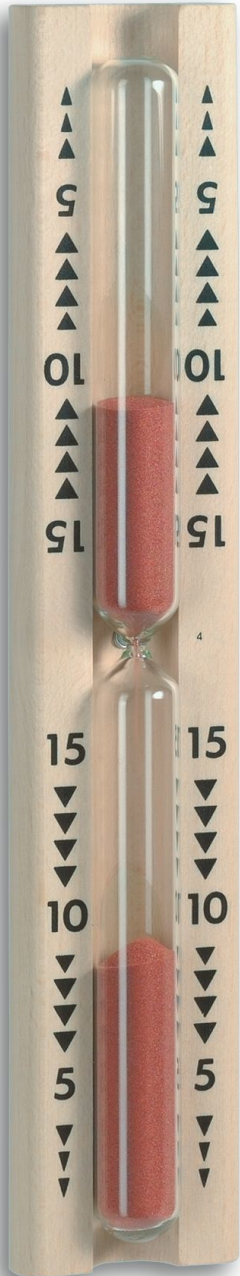

sauna

- With behind-glass effect
- Heat-resistant materials

[Product Link](#)

Price: £13.56 + VAT

SAUNA HOURGLASS TIMER MADE OF BEECH 40.1001

SKU: 40.1001

Sauna Hourglass Timer