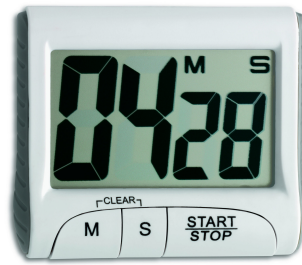

OVERVIEW:

- Rubber coating
- With magnet
- Memory function
- Registered TFA design [*][*]

- Easy operation
- With magnet
- Memory function
- Max. time setting: 99 min, 59 sec

[Product Link](#)

Price: £4.73 + VAT