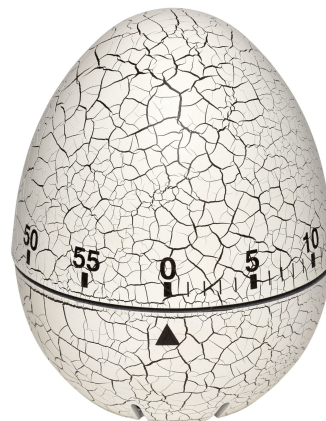

ANALOGUE KITCHEN TIMER EGG 38.1033

SKU: 38.1033

Analogue kitchen timer EGG 38.1033

OVERVIEW:

- Plastic with crackle paint finish
- Metal windup mechanism[*][*]

- Metal windup mechanism, no battery required
- Continuously adjustable up to 60 min.
- Audio bell alarm after the time has elapsed
- Fancy appearance