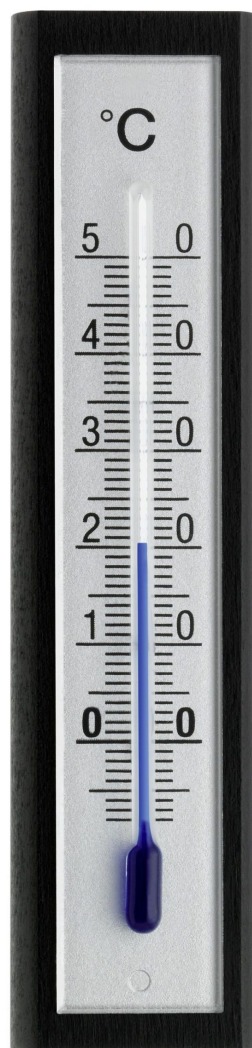

Green & Home Ltd 2025

TABLE OF CONTENTS

Thermometers Wholesale 2

Indoor Thermometers Wholesale 2

THERMOMETERS WHOLESALE

INDOOR THERMOMETERS WHOLESALE

**ANALOGUE
INDOOR
THERMOMETER
MADE OF BEECH
12.1053**

SKU: 12.1053

**ANALOGUE
INDOOR
THERMOMETER
MADE OF BEECH
12.1043**

SKU: 12.1043

**Analogue Indoor
Thermometer made of
Beech 12.1053**

OVERVIEW:

- Indoor thermometer
- Beech wood, natural [*] [*]

- Made of beech wood

[Product Link](#)**Price:** £1.19 + VAT**Analogue Indoor
Thermometer made of
Beech 12.1043**

OVERVIEW:

- Indoor thermometer
- Beech wood, painted
- Acrylic glass scale
- Made in Germany [*][*]

- High accuracy due to a 2-point calibration
- Made in Germany
- Made of beech wood

[Product Link](#)**Price:** £1.81 + VAT**ANALOGUE
INDOOR
THERMOMETER
MADE OF BEECH
12.1042****SKU:** 12.1042**Analogue Indoor
Thermometer made of
Beech 12.1042**

ANALOGUE INDOOR THERMOMETER MADE OF BEECH 12.1039

SKU: 12.1039

Analogue Indoor Thermometer made of Beech 12.1039

Overview:

- Indoor thermometer
- Beech wood
- With weather icons
- Made in the EU [*][*]

- To monitor the indoor temperature
- Made of solid beech wood
- With weather symbols on the scale