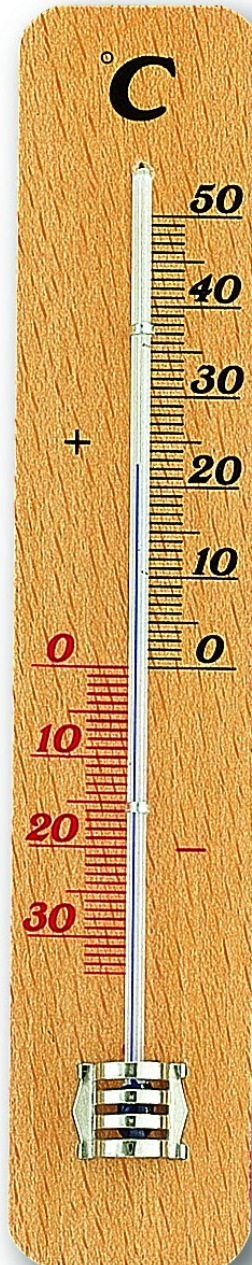

temperature

- High accuracy due to a 2-point calibration
- Made of solid beech wood
- Large and easy-to-read scale

[Product Link](#)

Price: £1.87 + VAT

Overview:

- Indoor thermometer
- Beech wood
- Made in Germany [*][*]

- To monitor the indoor temperature
- High accuracy due to a 2-point calibration
- Made of solid beech wood

[Product Link](#)

Price: £1.19 + VAT