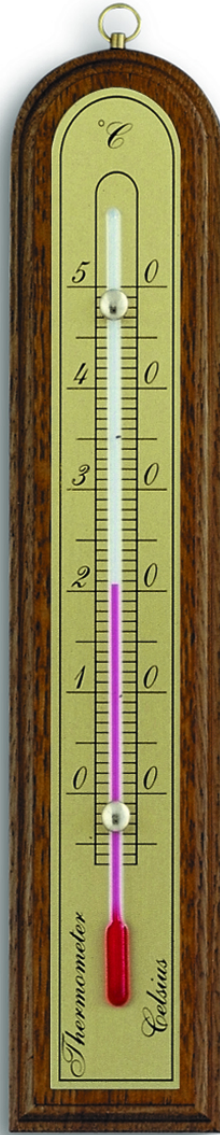

OVERVIEW:

- Indoor thermometer
- Beech wood, painted
- Acrylic glass scale
- Made in Germany [*][*]

- High accuracy due to a 2-point calibration
- Made in Germany
- Made of beech wood

[Product Link](#)**Price:** £1.81 + VAT**ANALOGUE
INDOOR
THERMOMETER
MADE OF BEECH
12.1042****SKU:** 12.1042**Analogue Indoor
Thermometer made of
Beech 12.1042**

- To monitor the indoor temperature
- High accuracy due to a 2-point calibration
- Made of solid oak

[Product Link](#)

Price: £3.86 + VAT

ANALOGUE INDOOR THERMOMETER MADE OF BEECH 12.1032

SKU: 12.1032

Analogue Indoor Thermometer made of Beech 12.1032

Overview:

- Indoor thermometer
- Beech wood
- Made in Germany [*][*]

- To monitor the indoor temperature
- High accuracy due to a 2-point calibration
- Made of solid beech wood

[Product Link](#)

Price: £1.32 + VAT

[Product Link](#)

Price: £1.38 + VAT

ANALOGUE INDOOR THERMOMETER MADE OF OAK 12.1028

SKU: 12.1028

**Analogue Indoor
Thermometer made of Oak
12.1028**

OVERVIEW:

- Oak

ANALOGUE INDOOR THERMOMETER MADE OF SOLID WOOD 12.1027