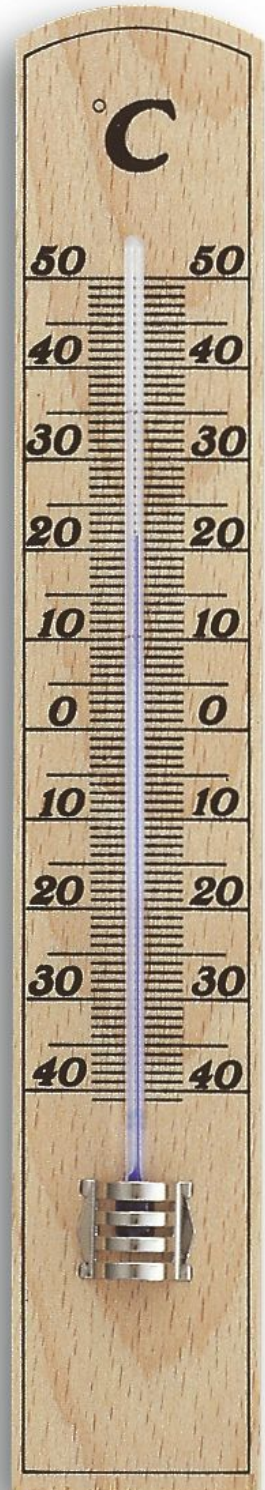

**ANALOGUE
INDOOR
THERMOMETER
MADE OF BEECH
12.1004**

SKU: 12.1004

**Analogue Indoor
Thermometer Made of
Beech 12.1004**