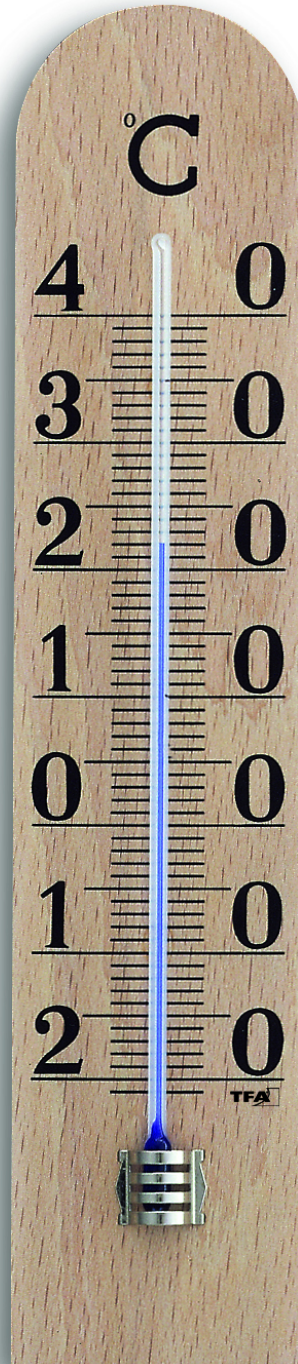

OVERVIEW:

- Indoor thermometer
- Beech wood, painted
- Acrylic glass scale
- Made in Germany [*][*]

- High accuracy due to a 2-point calibration
- Made in Germany
- Made of beech wood

[Product Link](#)**Price:** £1.81 + VAT**ANALOGUE
INDOOR
THERMOMETER
MADE OF BEECH
12.1042****SKU:** 12.1042**Analogue Indoor
Thermometer made of
Beech 12.1042**

INDOOR THERMOMETER MADE OF MAHOGANY 12.1011

SKU: 12.1011

**Analogue Indoor
Thermometer made of
Mahogany 12.1011**

OVERVIEW:

- Indoor thermometer
- Mahogany with plastic scale
- Made in Germany [*][*]

- To monitor the indoor temperature
- High accuracy due to a 2-point calibration
- Made of solid wood

[Product Link](#)

Price: £1.74 + VAT

**ANALOGUE
INDOOR
THERMOMETER
MADE OF
WALNUT 12.1009**

SKU: 12.1009

**Analogue Indoor
Thermometer made of
Walnut 12.1009**

OVERVIEW:

- Indoor thermometer
- Painted walnut tree wood, acrylic glass scale
- Made in Germany [*][*]

- To monitor the indoor temperature
- High accuracy due to a 2-point calibration
- Made of solid wood

[Product Link](#)

Price: £1.62 + VAT

**ANALOGUE
INDOOR
THERMOMETER
MADE OF BEECH
12.1005**

SKU: 12.1005