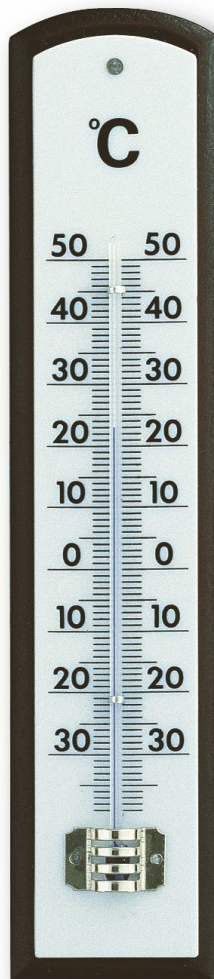

**ANALOGUE
INDOOR
THERMOMETER
MADE OF
MAHOGANY
12.1013**

SKU: 12.1013

**Analogue Indoor
Thermometer made of
Mahogany 12.1013**

OVERVIEW:

- Indoor thermometer