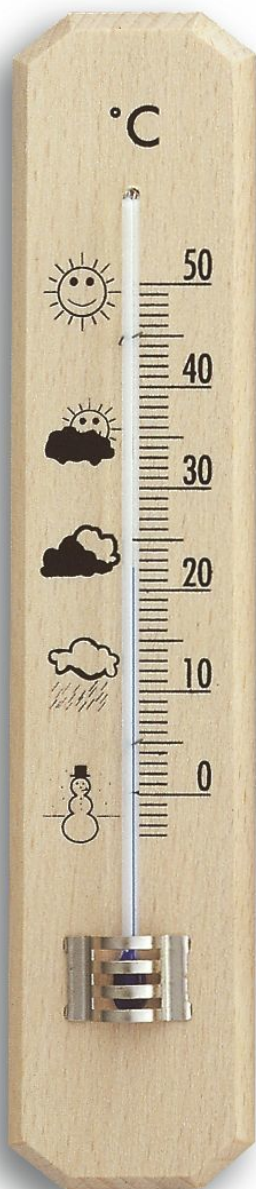

**ANALOGUE
INDOOR
THERMOMETER
MADE OF BEECH
12.1043**

SKU: 12.1043

**Analogue Indoor
Thermometer made of
Beech 12.1053**

OVERVIEW:

- Indoor thermometer
- Beech wood, natural [*] [*]

- Made of beech wood

[Product Link](#)**Price:** £1.19 + VAT**Analogue Indoor
Thermometer made of
Beech 12.1043**

OVERVIEW:

- Indoor thermometer
- Beech wood, painted
- Acrylic glass scale
- Made in Germany [*][*]

- High accuracy due to a 2-point calibration
- Made in Germany
- Made of beech wood

[Product Link](#)**Price:** £1.81 + VAT**ANALOGUE
INDOOR
THERMOMETER
MADE OF BEECH
12.1042****SKU:** 12.1042**Analogue Indoor
Thermometer made of
Beech 12.1042**

OVERVIEW:

- Indoor thermometer
- Beech
- Aluminium scale
- Made in Germany [*][*]

- To monitor the indoor temperature
- High accuracy due to a 2-point calibration
- Made of solid beech wood

[Product Link](#)**Price:** £2.61 + VAT

ANALOGUE INDOOR THERMOMETER MADE OF BEECH 12.1039

SKU: 12.1039

Analogue Indoor Thermometer made of Beech 12.1039

Overview:

- Indoor thermometer
- Beech wood
- With weather icons
- Made in the EU [*][*]

- To monitor the indoor temperature
- Made of solid beech wood
- With weather symbols on the scale