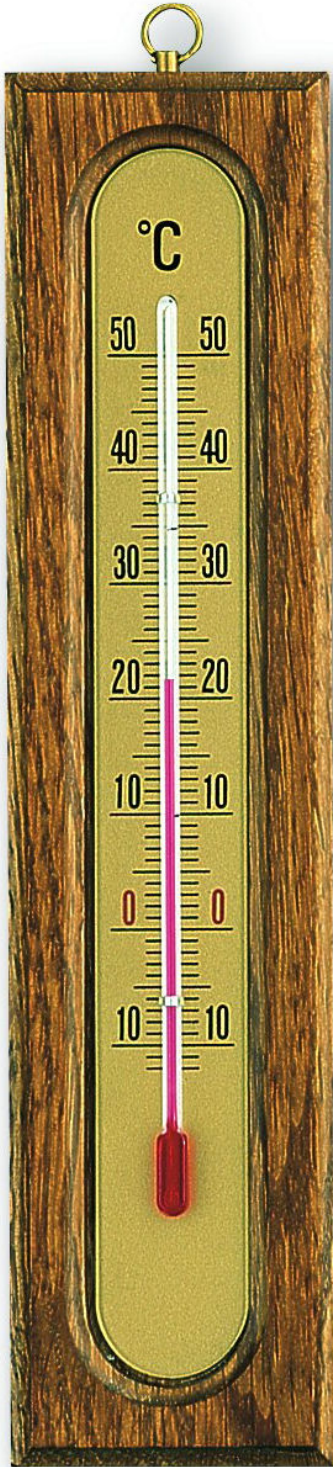

**ANALOGUE
INDOOR
THERMOMETER
MADE OF BEECH
12.1043**

SKU: 12.1043

**Analogue Indoor
Thermometer made of
Beech 12.1053**

OVERVIEW:

- Indoor thermometer
- Beech wood, natural [*] [*]

- Made of beech wood

[Product Link](#)**Price:** £1.19 + VAT**Analogue Indoor
Thermometer made of
Beech 12.1043**

OVERVIEW:

- Indoor thermometer
- Beech wood, painted
- Acrylic glass scale
- Made in Germany [*][*]

- High accuracy due to a 2-point calibration
- Made in Germany
- Made of beech wood

[Product Link](#)**Price:** £1.81 + VAT**ANALOGUE
INDOOR
THERMOMETER
MADE OF BEECH
12.1042****SKU:** 12.1042**Analogue Indoor
Thermometer made of
Beech 12.1042**

scale

- Made in Germany [*] [*]

- To monitor the indoor temperature
- High accuracy due to a 2-point calibration
- Made of solid wood

[Product Link](#)

Price: £3.93 + VAT

[Product Link](#)

Price: £3.05 + VAT

**ANALOGUE
INDOOR
THERMOMETER
MADE OF OAK
12.1016**

SKU: 12.1016

ANALOGUE INDOOR THERMOMETER MADE OF BEECH 12.1018

SKU: 12.1018

Analogue Indoor Thermometer made of Beech 12.1018

Overview:

- Indoor thermometer
- Beech wood, natural
- Made in Germany [*][*]