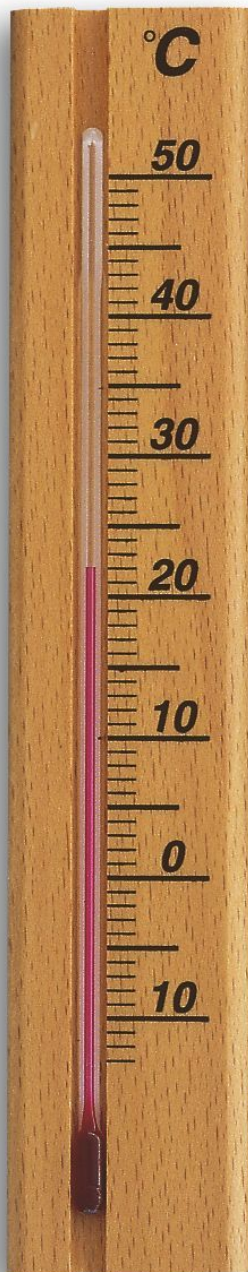

**ANALOGUE
INDOOR
THERMOMETER
MADE OF BEECH
12.1043**

SKU: 12.1043

**Analogue Indoor
Thermometer made of
Beech 12.1053**

OVERVIEW:

- Indoor thermometer
- Beech wood, natural [*] [*]

- Made of beech wood

[Product Link](#)**Price:** £1.19 + VAT**Analogue Indoor
Thermometer made of
Beech 12.1043**

OVERVIEW:

- Indoor thermometer
- Beech wood, painted
- Acrylic glass scale
- Made in Germany [*][*]

- High accuracy due to a 2-point calibration
- Made in Germany
- Made of beech wood

[Product Link](#)**Price:** £1.81 + VAT**ANALOGUE
INDOOR
THERMOMETER
MADE OF BEECH
12.1042****SKU:** 12.1042**Analogue Indoor
Thermometer made of
Beech 12.1042**

ANALOGUE INDOOR THERMOMETER MADE OF BEECH 12.1039

SKU: 12.1039

Analogue Indoor Thermometer made of Beech 12.1039

Overview:

- Indoor thermometer
- Beech wood
- With weather icons
- Made in the EU [*][*]

- To monitor the indoor temperature
- Made of solid beech wood
- With weather symbols on the scale

scale

- Made in Germany [*] [*]

- To monitor the indoor temperature
- High accuracy due to a 2-point calibration
- Made of solid wood

[Product Link](#)

Price: £3.93 + VAT

[Product Link](#)

Price: £3.05 + VAT