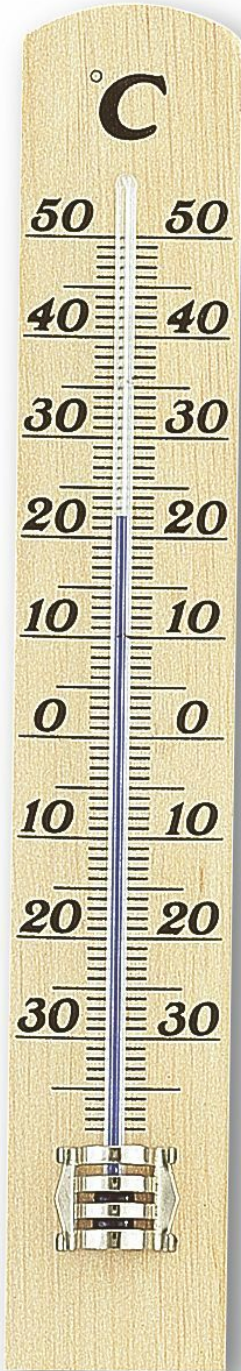

ANALOGUE INDOOR THERMOMETER MADE OF BEECH 12.1002

SKU: 12.1002

**Analogue Indoor
Thermometer made of
Beech 12.1002**

OVERVIEW:

- Beech
- Made in Germany[*][*]

- To monitor the indoor temperature
- High accuracy due to a 2-point calibration
- Made of solid beech wood

[Product Link](#)

Price: £1.00 + VAT

ANALOGUE INDOOR THERMOMETER MADE OF BEECH 12.1001

SKU: 12.1001

**Analogue Indoor
Thermometer made of
Beech 12.1001**

Overview:

- Indoor thermometer
- Beech wood
- Made in Germany [*][*]

- To monitor the indoor temperature
- High accuracy due to a 2-point calibration
- Made of solid beech wood

[Product Link](#)

Price: £1.06 + VAT

ANALOGUE INDOOR THERMOMETER MADE OF BEECH 12.1003

SKU: 12.1003

**Analogue Indoor
Thermometer made of
Beech 12.1003**

Overview:

- Indoor thermometer
- Beech wood
- Made in Germany [*][*]