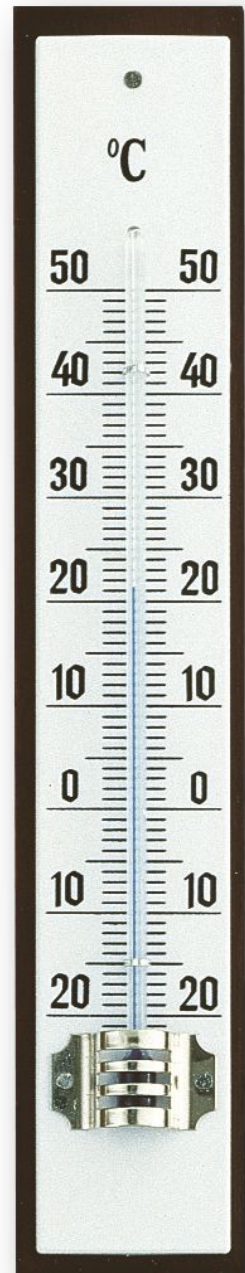

**ANALOGUE
INDOOR
THERMOMETER
MADE OF BEECH
12.1043**

SKU: 12.1043

**Analogue Indoor
Thermometer made of
Beech 12.1053**

OVERVIEW:

- Indoor thermometer
- Beech wood, natural [*] [*]

- Made of beech wood

[Product Link](#)**Price:** £1.19 + VAT**Analogue Indoor
Thermometer made of
Beech 12.1043**

OVERVIEW:

- Indoor thermometer
- Beech wood, painted
- Acrylic glass scale
- Made in Germany [*][*]

- High accuracy due to a 2-point calibration
- Made in Germany
- Made of beech wood

[Product Link](#)**Price:** £1.81 + VAT**ANALOGUE
INDOOR
THERMOMETER
MADE OF BEECH
12.1042****SKU:** 12.1042**Analogue Indoor
Thermometer made of
Beech 12.1042**

SKU: 12.1014

**Analogue Indoor
Thermometer made of Oak
12.1014**

OVERVIEW:

- Indoor thermometer
- Oak wood with aluminium scale
- Made in Germany [*][*]

- To monitor the indoor

**ANALOGUE
INDOOR
THERMOMETER
MADE OF
MAHOGANY
12.1013**

SKU: 12.1013

**Analogue Indoor
Thermometer made of
Mahogany 12.1013**

OVERVIEW:

- Indoor thermometer

ANALOGUE

temperature

- High accuracy due to a 2-point calibration
- Made of solid oak

[Product Link](#)