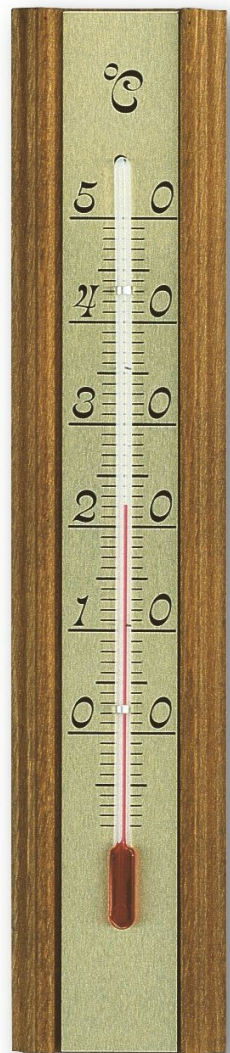

**ANALOGUE
INDOOR
THERMOMETER
MADE OF BEECH
12.1043**

SKU: 12.1043

**Analogue Indoor
Thermometer made of
Beech 12.1053**

OVERVIEW:

- Indoor thermometer
- Beech wood, natural [*] [*]

- Made of beech wood

[Product Link](#)**Price:** £1.19 + VAT**Analogue Indoor
Thermometer made of
Beech 12.1043**

OVERVIEW:

- Indoor thermometer
- Beech wood, painted
- Acrylic glass scale
- Made in Germany [*][*]

- High accuracy due to a 2-point calibration
- Made in Germany
- Made of beech wood

[Product Link](#)**Price:** £1.81 + VAT**ANALOGUE
INDOOR
THERMOMETER
MADE OF BEECH
12.1042****SKU:** 12.1042**Analogue Indoor
Thermometer made of
Beech 12.1042**

scale

- Made in Germany [*] [*]

- To monitor the indoor temperature
- High accuracy due to a 2-point calibration
- Made of solid wood

[Product Link](#)

Price: £3.93 + VAT

[Product Link](#)

Price: £3.05 + VAT

**ANALOGUE
INDOOR
THERMOMETER
MADE OF OAK
12.1016**

SKU: 12.1016

ANALOGUE INDOOR THERMOMETER MADE OF BEECH 12.1018

SKU: 12.1018

Analogue Indoor Thermometer made of Beech 12.1018

Overview:

- Indoor thermometer
- Beech wood, natural
- Made in Germany [*][*]