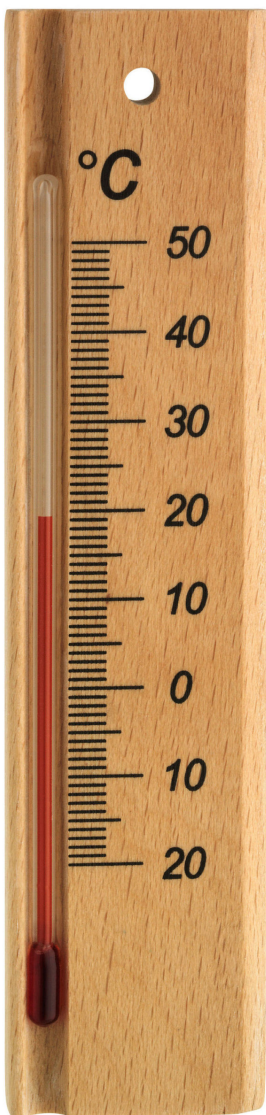

Green & Home Ltd 2025

TABLE OF CONTENTS

Thermometers Wholesale 2

Indoor Thermometers Wholesale 2

THERMOMETERS WHOLESALE

INDOOR THERMOMETERS WHOLESALE

**ANALOGUE
INDOOR
THERMOMETER
MADE OF BEECH
12.1053**

SKU: 12.1053

**ANALOGUE
INDOOR
THERMOMETER
MADE OF BEECH
12.1043**

SKU: 12.1043

**Analogue Indoor
Thermometer made of
Beech 12.1053**

OVERVIEW:

- Indoor thermometer
- Beech wood, natural [*] [*]

- Made of beech wood

[Product Link](#)**Price:** £1.19 + VAT**Analogue Indoor
Thermometer made of
Beech 12.1043**

OVERVIEW:

- Indoor thermometer
- Beech wood, painted
- Acrylic glass scale
- Made in Germany [*][*]

- High accuracy due to a 2-point calibration
- Made in Germany
- Made of beech wood

[Product Link](#)**Price:** £1.81 + VAT**ANALOGUE
INDOOR
THERMOMETER
MADE OF BEECH
12.1042****SKU:** 12.1042**Analogue Indoor
Thermometer made of
Beech 12.1042**

ANALOGUE INDOOR THERMOMETER MADE OF BEECH 12.1039

SKU: 12.1039

Analogue Indoor Thermometer made of Beech 12.1039

Overview:

- Indoor thermometer
- Beech wood
- With weather icons
- Made in the EU [*][*]

- To monitor the indoor temperature
- Made of solid beech wood
- With weather symbols on the scale