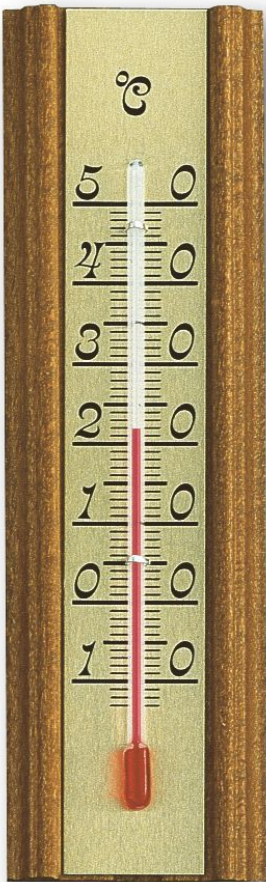

**ANALOGUE
INDOOR
THERMOMETER
MADE OF BEECH
12.1043**

SKU: 12.1043

**Analogue Indoor
Thermometer made of
Beech 12.1053**

OVERVIEW:

- Indoor thermometer
- Beech wood, natural [*] [*]

- Made of beech wood

[Product Link](#)**Price:** £1.19 + VAT**Analogue Indoor
Thermometer made of
Beech 12.1043**

OVERVIEW:

- Indoor thermometer
- Beech wood, painted
- Acrylic glass scale
- Made in Germany [*][*]

- High accuracy due to a 2-point calibration
- Made in Germany
- Made of beech wood

[Product Link](#)**Price:** £1.81 + VAT**ANALOGUE
INDOOR
THERMOMETER
MADE OF BEECH
12.1042****SKU:** 12.1042**Analogue Indoor
Thermometer made of
Beech 12.1042**

- To monitor the indoor temperature
- High accuracy due to a 2-point calibration
- Made of solid oak

[Product Link](#)

Price: £2.06 + VAT

ANALOGUE INDOOR THERMOMETER MADE OF OAK 12.1022

SKU: 12.1022

Analogue Indoor Thermometer made of Oak 12.1022

OVERVIEW:

- Oak

- Made in Germany

- To monitor the indoor temperature
- High accuracy due to a 2-point calibration
- Made of solid wood

[Product Link](#)

Price: £0.77 + VAT

**ANALOGUE
INDOOR
THERMOMETER
MADE OF OAK
12.1014**