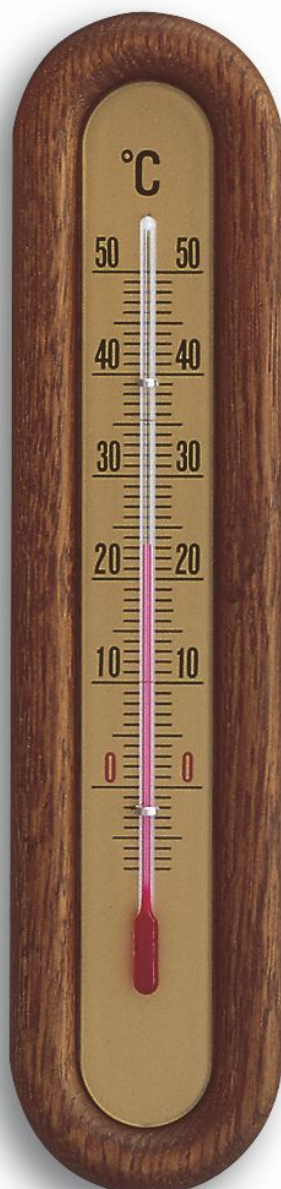

**ANALOGUE
INDOOR
THERMOMETER
MADE OF BEECH
12.1043**

SKU: 12.1043

**Analogue Indoor
Thermometer made of
Beech 12.1053**

OVERVIEW:

- Indoor thermometer
- Beech wood, natural [*] [*]

- Made of beech wood

[Product Link](#)**Price:** £1.19 + VAT**Analogue Indoor
Thermometer made of
Beech 12.1043**

OVERVIEW:

- Indoor thermometer
- Beech wood, painted
- Acrylic glass scale
- Made in Germany [*][*]

- High accuracy due to a 2-point calibration
- Made in Germany
- Made of beech wood

[Product Link](#)**Price:** £1.81 + VAT**ANALOGUE
INDOOR
THERMOMETER
MADE OF BEECH
12.1042****SKU:** 12.1042**Analogue Indoor
Thermometer made of
Beech 12.1042**

ANALOGUE INDOOR THERMOMETER MADE OF BEECH 12.1039

SKU: 12.1039

Analogue Indoor Thermometer made of Beech 12.1039

Overview:

- Indoor thermometer
- Beech wood
- With weather icons
- Made in the EU [*][*]

- To monitor the indoor temperature
- Made of solid beech wood
- With weather symbols on the scale

- To monitor the indoor temperature
- High accuracy due to a 2-point calibration
- Made of solid oak

[Product Link](#)

Price: £3.86 + VAT

ANALOGUE INDOOR THERMOMETER MADE OF BEECH 12.1032

SKU: 12.1032

Analogue Indoor Thermometer made of Beech 12.1032