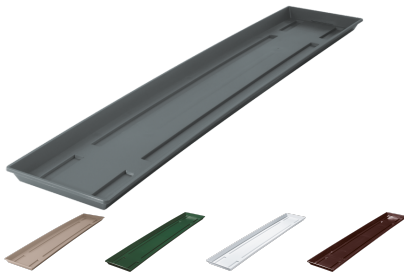

80

□ This is an auto-generated Catalogue created by the **Green & Home** Robots □

Prices, photographs and information may be out of date or otherwise incorrect. Please always contact **Green & Home** if you are unsure by either emailing info@greenandhome.co.uk or calling **01992 924974**.

WIDE FLOWER BOX SAUCERS

SKU: 844-wide-saucer

Wide flower box saucer designed for protection...

[Product Link](#)

Variations

□ This is an auto-generated Catalogue created by the **Green & Home** Robots □

Prices, photographs and information may be out of date or otherwise incorrect. Please always contact **Green & Home** if you are unsure by either emailing info@greenandhome.co.uk or calling **01992 924974**.